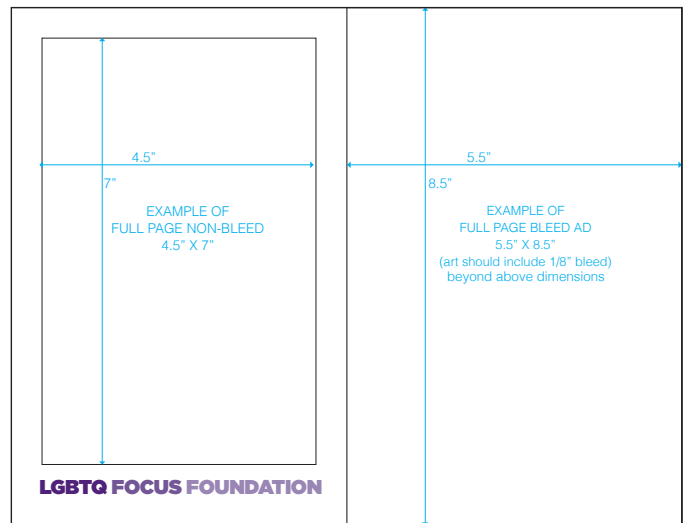

WOMEN'S PRIDE IN THE PINES AD JOURNAL 2018

JOURNAL SPECIFICATIONS:

5.5" X 8.5"

Full color with bleeds

Heavy weight glossy paper

AD SPECIFICATIONS:

All files should be 300dpi, CMYK (Pantone colors must be converted)

Acceptable formats: PSD, PDF, JPG

Ads that need a designer: All copy and assets must be submitted at the same time

AD SIZES:

Back cover: 5.5" X 8.5"

Center spread: 11" X 8.5"

Full page ad with bleed: 5.5" X 8.5"

Full page ad without bleed: 4.5" X 7"

Half page ad horizontal: 4.5" X 3.5"

All full page ads must ad 1/8" bleed
beyond above dimensions

DEADLINE FOR AD SUBMITTED THAT NEED LAYOUT: MAY 1

DEADLINE FOR COMPLETE ADS SUBMITTED AS FILE: MAY 15